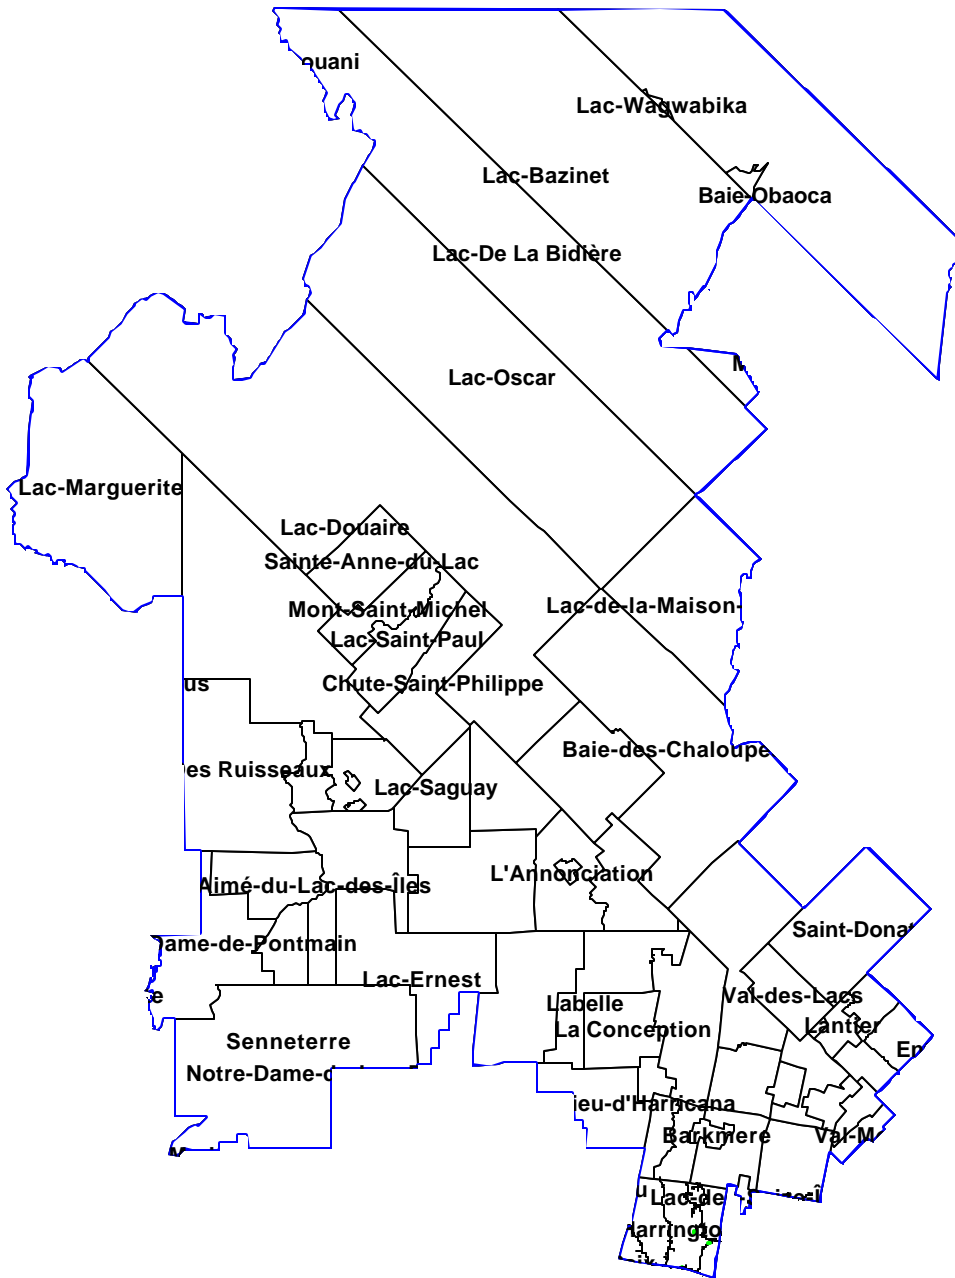

# WARD # 1

Comprised of the following territories: Amherst (CT), Arundel (CT), Baie-des-Chaloupes (NO), Baie-Obaoca (NO), Barkmere (V), Brébeuf (P), Chute-Saint-Philippe (M), Doncaster (RI), Ferme-Neuve (M), Harrington (CT), Huberdeau (M), Kiamika (M), Ivry-sur-le-Lac (M), L'Ascension (M), Labelle (M), Lantier (M), La Conception (M), La Macaza (M), La Minerve (M), Lac-Akonapwehikan (NO), Lac-Bazinet (NO), Lac-Cabasta (NO), Lac-des-Seize-Îles (M), Lac-Douaire (NO), Lac-Ernest (NO), Lac-Marguerite (NO), Nominique (M), Lac-Oscar (NO), Lac-Saguay (VL), Lac-Supérieur (M), Lac-Saint-Paul (M), Lac-Tremblant-Nord (M), Lac-Wagwabika (NO), Lac De La Bidière (NO), Lac-de-la-Maison-de-Pierre (NO), Lac-de-la-Pomme (NO), Lac-des-Écorces (M), Lac-du-Cerf (M), Montcalm (M), Mont-Laurier (V), Mont-Saint-Michel (M), Mont-Tremblant (V), Notre-Dame-de-Pontmain (M), Notre-Dame-du-Laus (M), Saint-Adolphe-d'Howard (M), Rivière-Rouge (V), Saint-Aimé-du-Lac-des-Iles (M), Saint-Donat (M), Saint-Faustin-Lac-Carré (M), Sainte-Agathe-des-Monts (V), Sainte-Anne-du-Lac (M), Sainte-Lucie-des-Laurentides (M), Val-David (VL), Val-Morin (M) and Val-des-Lacs (M).