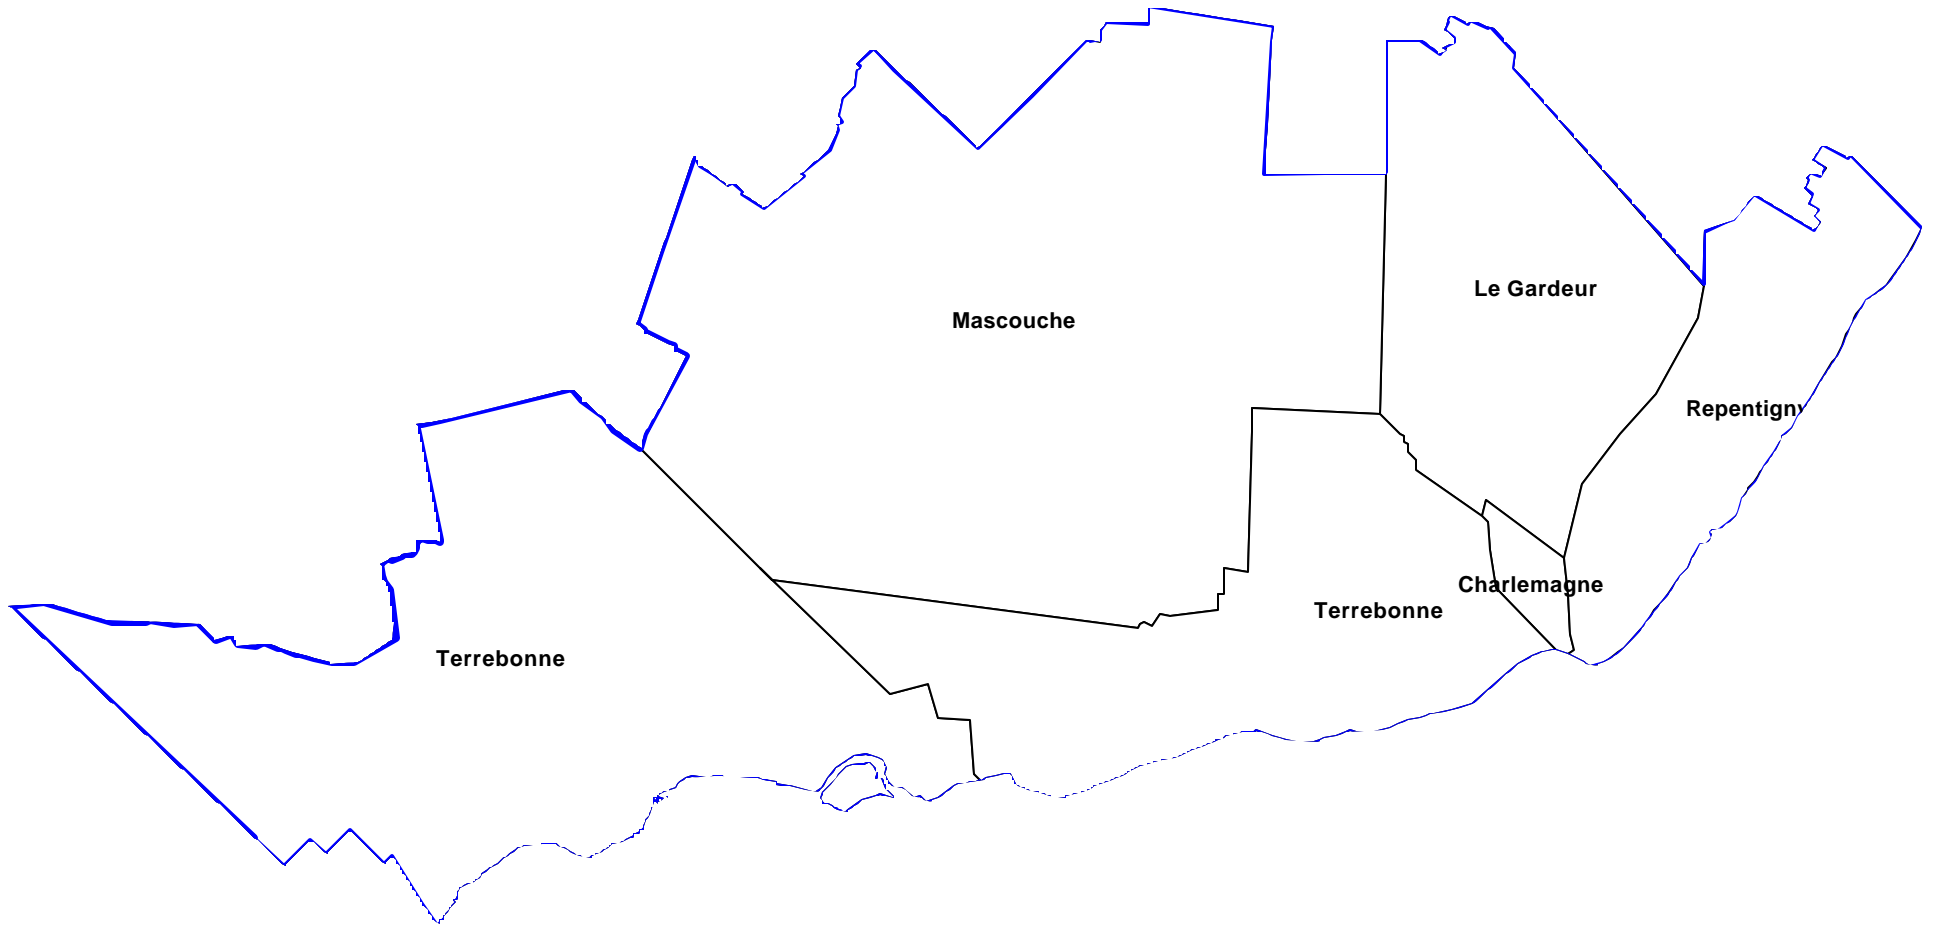

WARD # 9

Comprised of the following territories: Charlemagne (V), Mascouche (V) and Repentigny (V).

Also comprised of part of the City of Terrebonne corresponding to the former municipalities of Terrebonne* and Lachenaie*.