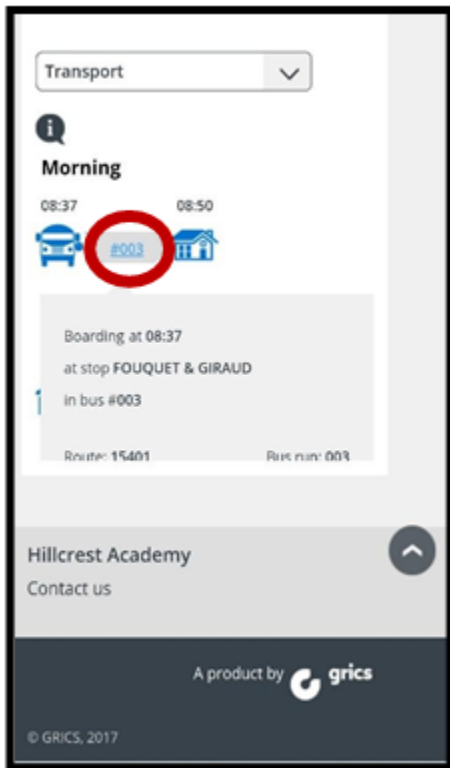

How to access bus information on the Mozaik Portal

On the Sir Wilfrid Laurier School Board website, click on the Parent Portal (Mozaik) Button or click on link below

<https://portailparents.ca/accueil/en/>

swlauriersb.qc.ca   

Click on the
“Record” icon to
access your
child’s file

From the drop
down menu,
choose
“Transport”

The bus route assigned to your child will be indicated

Click on the bus route number for the exact location of your child's bus stop