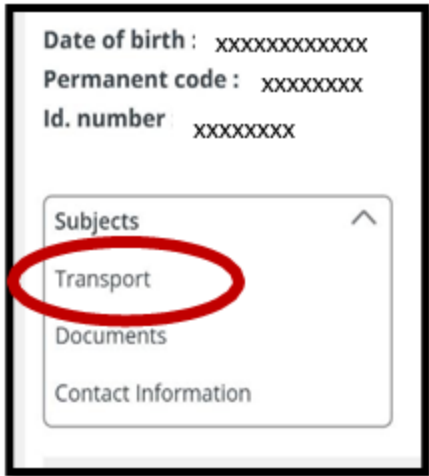

From the drop
down menu,
choose
“Transport”