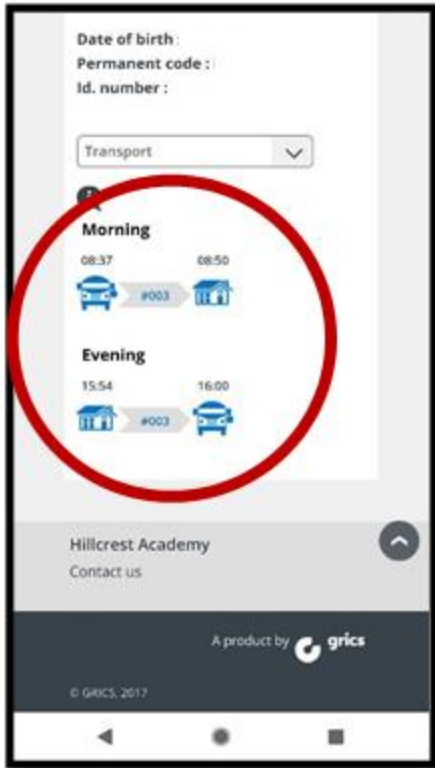

How to access bus information on the Mozaik Portal

On the Sir Wilfrid Laurier School Board website, click on the Parent Portal (Mozaik) Button or click on link below

<https://portailparents.ca/accueil/en/>

swlauriersb.qc.ca   

Click on the
“Record” icon to
access your
child’s file

From the drop
down menu,
choose
“Transport”

The bus route assigned to your child will be indicated

Click on the bus route number for the exact location of your child's bus stop