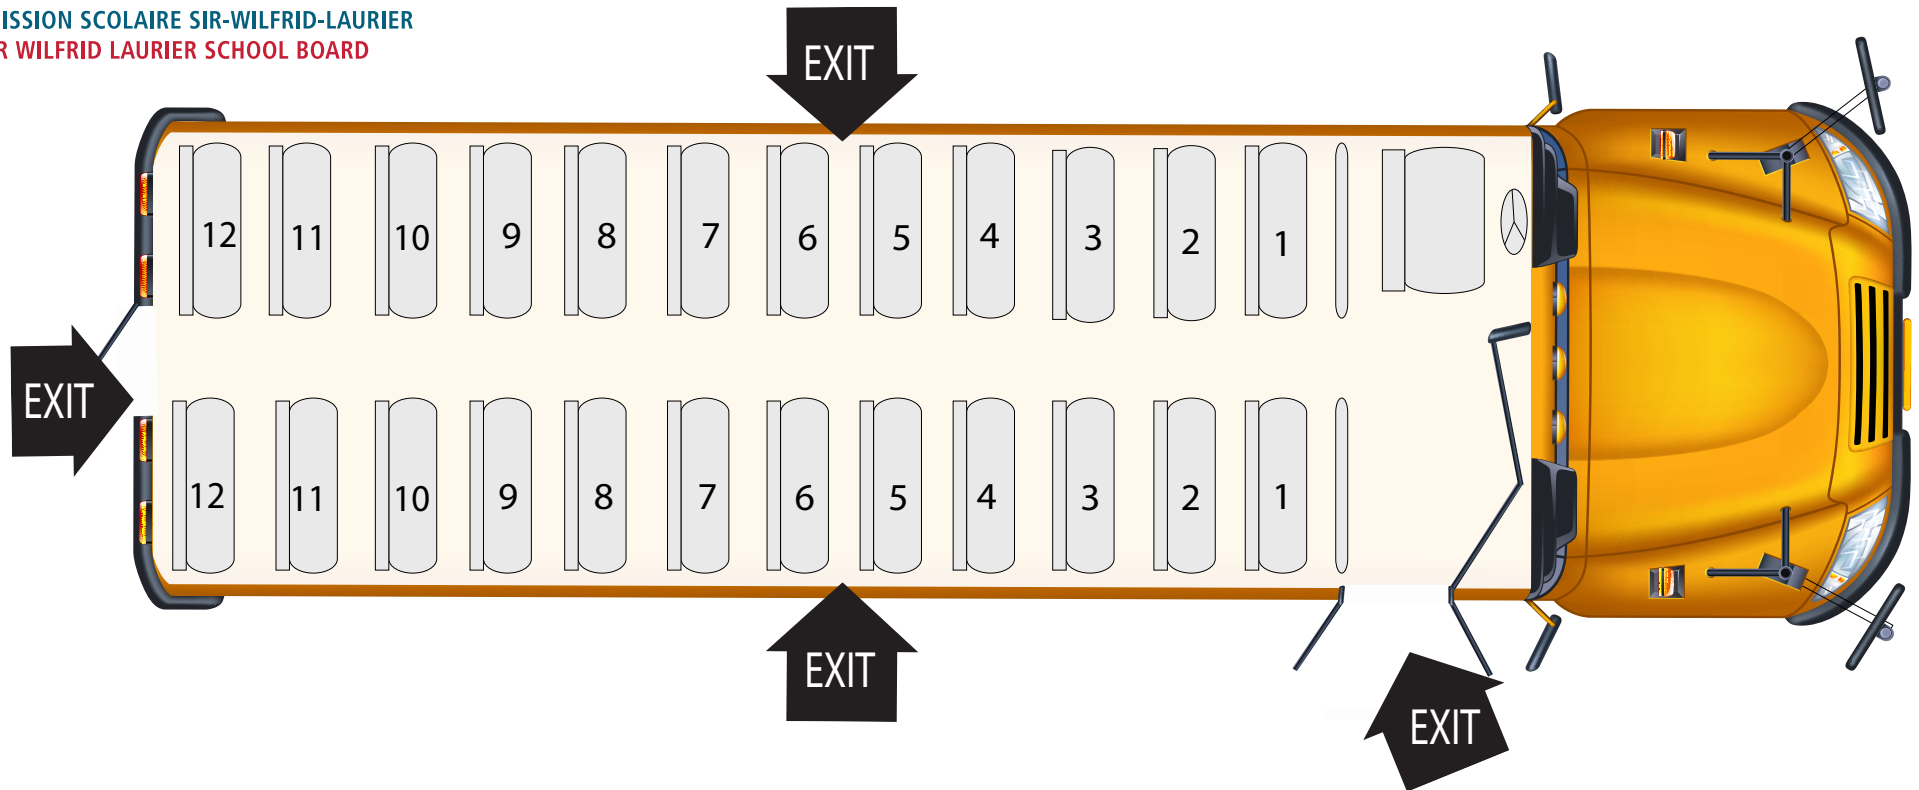

EMERGENCY EVACUATION EXITS

COMMISSION SCOLAIRE SIR-WILFRID-LAURIER
SIR WILFRID LAURIER SCHOOL BOARD

Sir Wilfrid's Bus Rules

1. I walk to the bus stop and wait for the bus safely.
2. I am at my bus stop on time (10 minutes before my bus time).
3. I find a seat and remain seated.
4. I never put my head/arms or any object out the window.
5. I never eat or drink on the bus.
6. I know where the emergency exits are and I do not tamper with them.
7. I am careful when getting off the bus.
8. I stay alert when crossing in front of the bus.
9. I always listen to the driver.
10. I say "no" to bullying and violence.