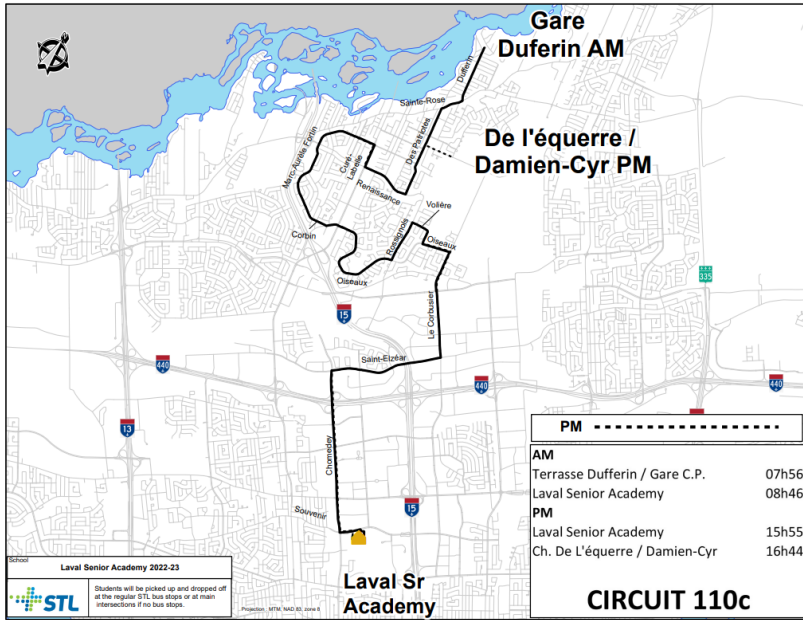

IMPORTANT NOTICE

110C PM

REVISED ROUTE

PLEASE NOTE THAT FROM
JANUARY 10, 2023, LINE 110C PM LINE WILL END AT
THE DUFFERIN TERMINAL AND NOT AT THE
INTERSECTION OF RANG DE L'ÉQUERRE AND DAMIEN-
CYR. (SEE THE MODIFICATION ON THE BACK)

THANK YOU FOR YOUR COLLABORATION

LA SOCIÉTÉ DE TRANSPORT DE LAVAL
FOR MORE INFORMATION, CALL (450) 688-6520
OR VISIT OUR WEBSITE AT WWW.STL.LAVAL.QC.CA

Before

After