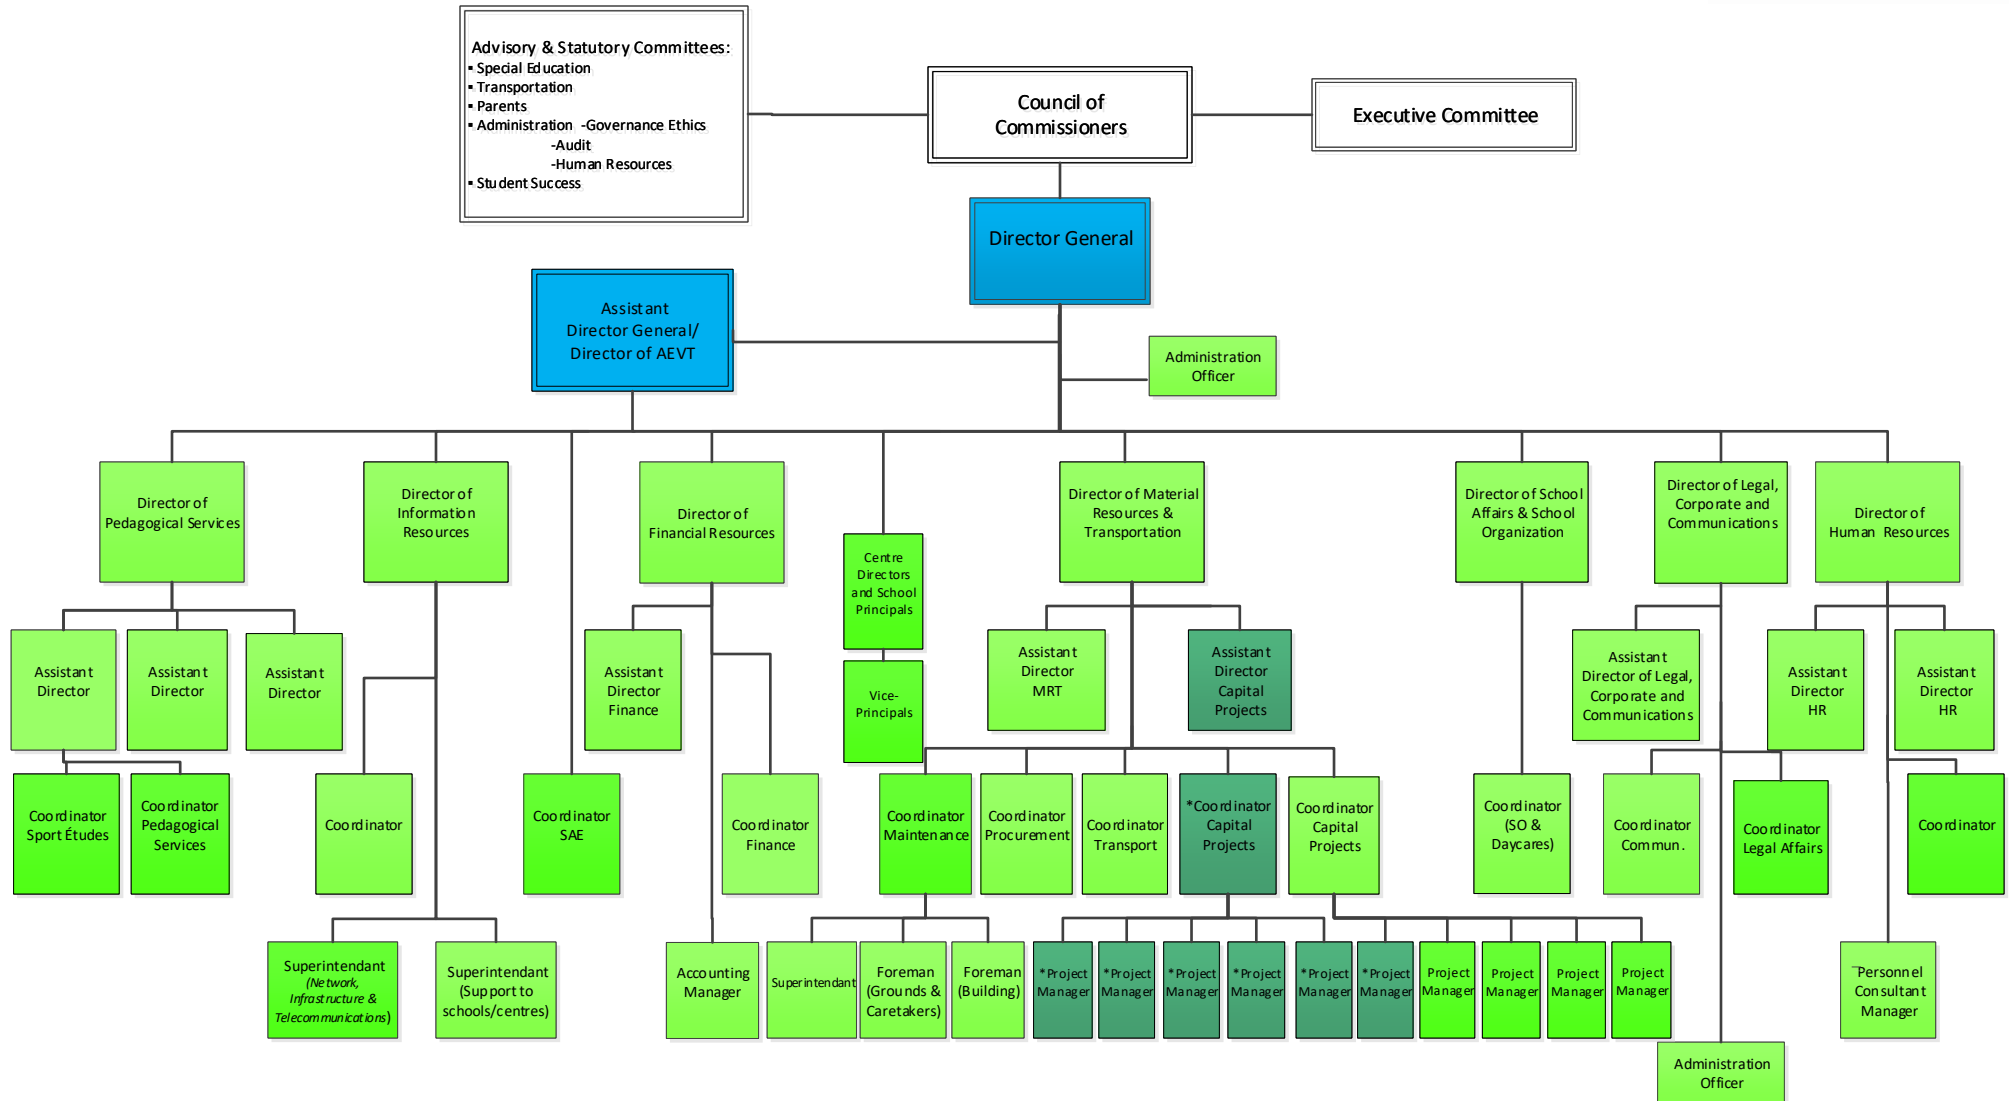

# Sir Wilfrid Laurier School Board Organizational Chart

COMMISSION SCOLAIRE SIR-WILFRID-LAURIER  
SIR WILFRID LAURIER SCHOOL BOARD

\* Coordinator of Capital Projects and Projects Managers will be hired in different phases